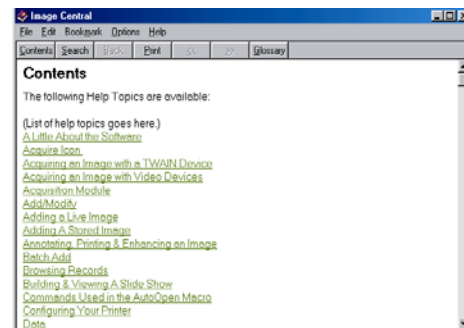

In the **Browse** mode, you can view your images and data sequentially or you can jump to a particular record. Just click on the image to bring up the full resolution image.

For faster viewing, use the **Thumb** feature to display either 6 or 12 images at a time. Click on an image to bring up the full record in the **Browse** mode, or use the **Show** and **Print** buttons to instantly create contact sheets.

Even with thousands of images, *Image Central's* **Search** feature enables you to quickly subset a database to view images of interest. Type any character set into a field(s) and hit **Go**. *Image Central* will display just those records matching your search criteria. For more complex searches, click on **Special** and create your own multi-field searches, including Boolean, arithmetic, and comparative operators.

Image Central's **ADD/MODIFY** mode enables you to quickly modify any data field, Acquire images directly from any **TWAIN** Device, or add any digital image. Edit drop down lists and set directories for image and thumbnail storage locations. Image Central supports all major file formats. Use "**SEL**" button to left of snapshot image to quickly tag records for sorting, deleting or copying.

With Image Central Simple Image Management and Automatic Report Generation are at your fingertips. Send an image to your favorite application at the touch of a button.

The exceptional ease of use is augmented by complete on-line **Hypertext Help**, which provides fast answers to your questions about any aspect of *Image Central*.