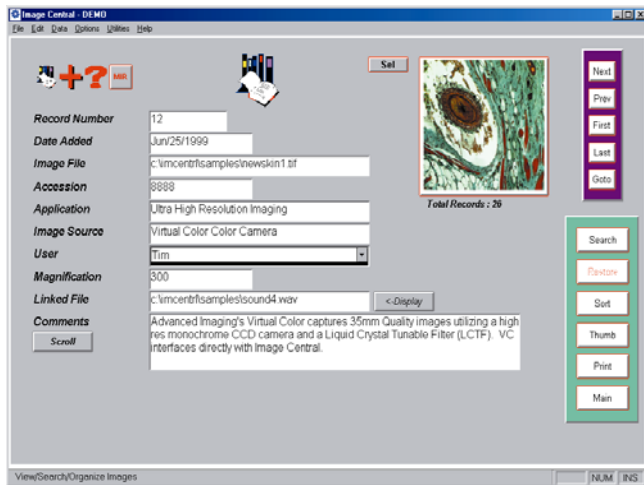

IMAGE CENTRAL™

WINDOWS IMAGE DATABASE

**Defining the Standards for
Acquiring, Managing, Analyzing,
and Networking High-Resolution
Digital Images**

**Image Central is
The Essential solution for
Today's Digital Images**

**Providing Simplified Data Entry
and Organization of Images
in a Fast and Efficient Manner**

**ADVANCED
IMAGING
CONCEPTS**

Image Central is a true, user-definable image database software package, which has been designed specifically to handle images as the most critical element of your research.

Featuring exceptional ease of use, Windows™ based **Image Central** enables you to rapidly retrieve, sort, query, and view database records (images with data).

- Browse**
- Search**
- Add/Modify**

←
3 Simple Buttons
 →
1 Powerful Package

In the **Browse** mode, you can view your images and data sequentially or you can jump to a particular record. Just click on the image to bring up the full resolution image.

For faster viewing, use the **Thumb** feature to display either 6 or 12 images at a time. Click on an image to bring up the full record in the **Browse** mode, or use the **Show** and **Print** buttons to instantly create contact sheets.