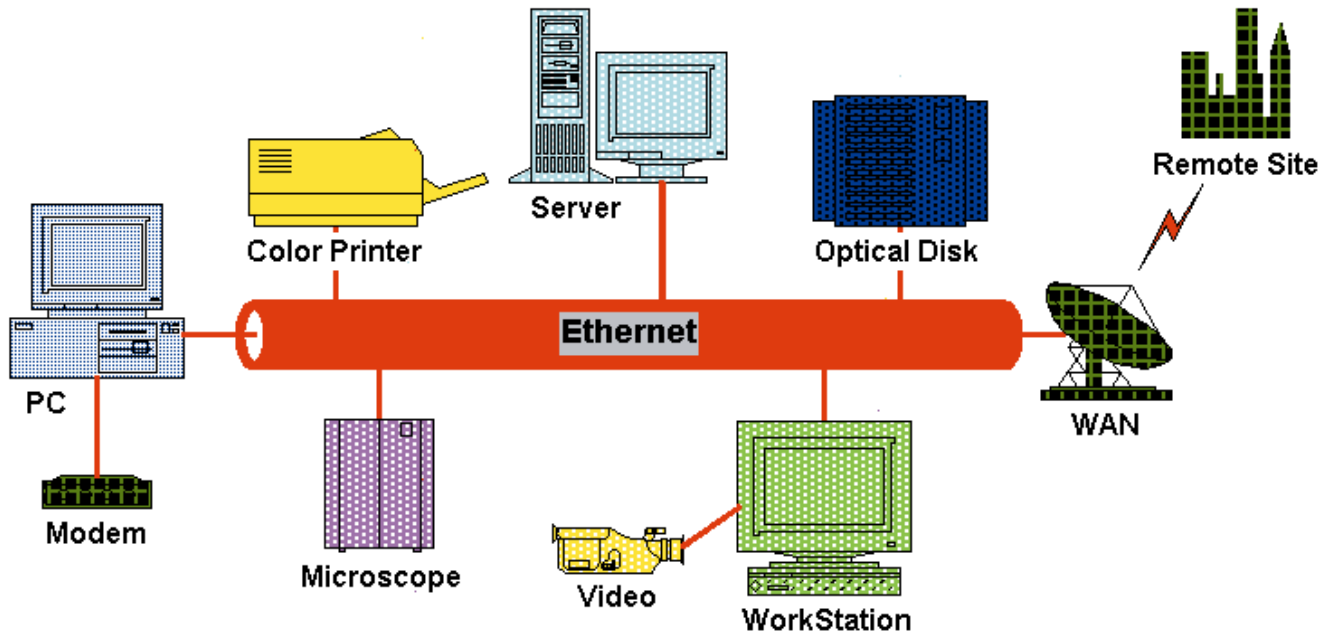

Image Central's **ADD/MODIFY** mode enables you to quickly modify any data field, Acquire images directly from any **TWAIN** Device, or add any digital image. Edit drop down lists and set directories for image and thumbnail storage locations. Image Central supports all major file formats. Use "**SEL**" button to left of snapshot image to quickly tag records for sorting, deleting or copying.

With Image Central Simple Image Management and Automatic Report Generation are at your fingertips. Send an image to your favorite application at the touch of a button.

The exceptional ease of use is augmented by complete on-line **Hypertext Help**, which provides fast answers to your questions about any aspect of *Image Central*.

Designed from the start as a fully networked package, *Image Central's Security Database* with *Multilevel Feature-Specific Password Protection* allows complete control for access to and privileges within any of your databases. The optional Audit Trail with "reason for change box" ensures that the data is secure and all changes are tracked.

Digital Images On Every Desktop

Powerful Features in Image Central™ include:

- Support for Multiple File Formats
- Automatically populate "User Name" Field
- Image Annotation in an Overlay Plane
- Scale Bar and Data Field Overlays
- Multilevel Feature-Specific Password Protection
- Audit Trail Features available
- Export to Excel, XML, Lotus, dBase...
- Live Acquisition from multiple Analog and Digital Video Sources
- Full Manual available with on-line Help
- Directory Capacity Limits set how many megabytes of images in any one folder – system monitors continuously and automatically updates
- Automatic Reporting using MS-Word
- Built-in links for Image Analysis Packages
- External files linked to images -- spreadsheets, multimedia, reports
- Multiple Images per Record Capability
- Built-in Slide Show Function
- Disable Local Set – simplified management