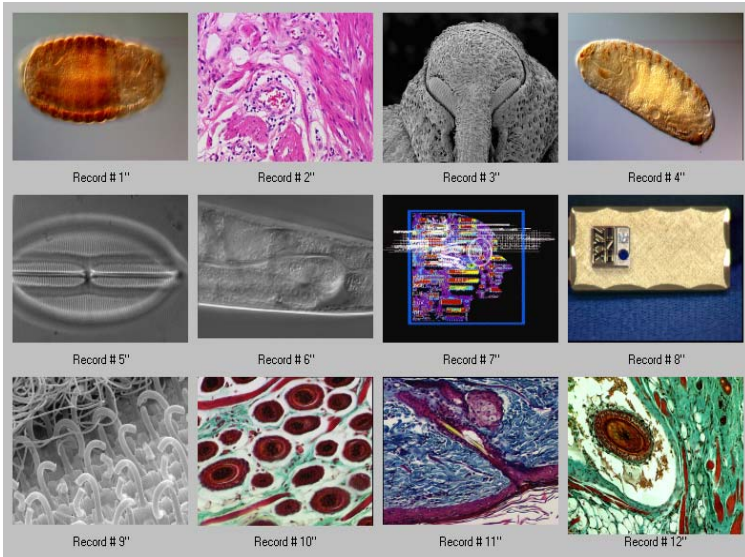

IMAGE CENTRAL™

WINDOWS IMAGE DATABASE

**Defining the Standards for
Acquiring, Managing, Analyzing,
and Networking High-Resolution
Digital Images**

**Image Central is
The Essential solution for
Today's Digital Images**

**Providing Simplified Data Entry
and Organization of Images
in a Fast and Efficient Manner**

**ADVANCED
IMAGING
CONCEPTS**

Image Central is a true, user-definable image database software package, which has been designed specifically to handle images as the most critical element of your research.

Featuring exceptional ease of use, Windows™ based **Image Central** enables you to rapidly retrieve, sort, query, and view database records (images with data).

- Browse**
- Search**
- Add/Modify**

←
3 Simple Buttons
 →
1 Powerful Package

In the **Browse** mode, you can view your images and data sequentially or you can jump to a particular record. Just click on the image to bring up the full resolution image.

For faster viewing, use the **Thumb** feature to display either 6 or 12 images at a time. Click on an image to bring up the full record in the **Browse** mode, or use the **Show** and **Print** buttons to instantly create contact sheets.