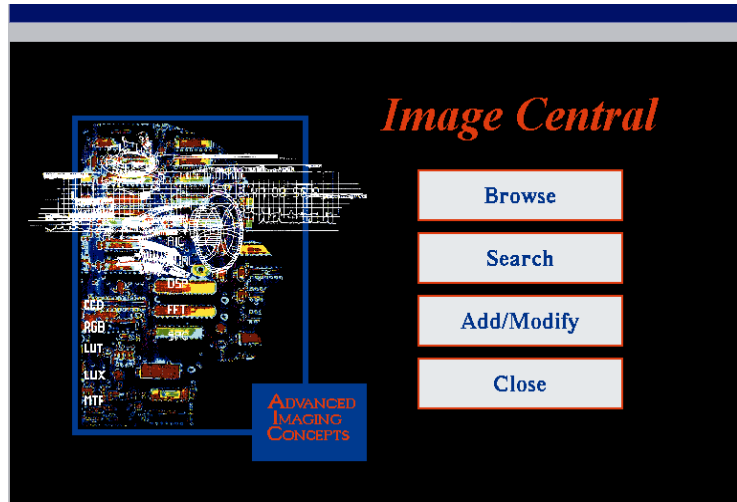

IMAGE CENTRAL™

WINDOWS IMAGE DATABASE

**Defining the Standards for
Acquiring, Managing, Analyzing,
and Networking High-Resolution
Digital Images**

**Image Central is
The Essential solution for
Today's Digital Images**

**Providing Simplified Data Entry
and Organization of Images
in a Fast and Efficient Manner**

**ADVANCED
IMAGING
CONCEPTS**

Image Central is a true, user-definable image database software package, which has been designed specifically to handle images as the most critical element of your research.

Featuring exceptional ease of use, Windows™ based **Image Central** enables you to rapidly retrieve, sort, query, and view database records (images with data).

- Browse**
- Search**
- Add/Modify**

←
3 Simple Buttons
 →
1 Powerful Package

Digital Images On Every Desktop

Powerful Features in Image Central™ include:

- Support for Multiple File Formats
- Automatically populate "User Name" Field
- Image Annotation in an Overlay Plane
- Scale Bar and Data Field Overlays
- Multilevel Feature-Specific Password Protection
- Audit Trail Features available
- Export to Excel, XML, Lotus, dBase...
- Live Acquisition from multiple Analog and Digital Video Sources
- Full Manual available with on-line Help
- Directory Capacity Limits set how many megabytes of images in any one folder – system monitors continuously and automatically updates
- Automatic Reporting using MS-Word
- Built-in links for Image Analysis Packages
- External files linked to images -- spreadsheets, multimedia, reports
- Multiple Images per Record Capability
- Built-in Slide Show Function
- Disable Local Set – simplified management