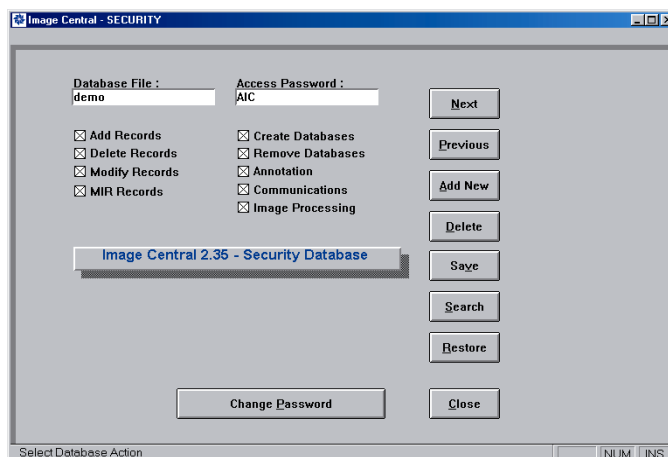

THE ELECTRONIC PHOTO ALBUM OF THE FUTURE IS HERE TODAY!

Clicking on the *snapshot* from either **BROWSE** or **ADD/MODIFY** screens brings you to the **Full View** display. From here you can Annotate, Enhance, Compare side by side, Display full screen, Overlay Data, and Print your full resolution image.

Designed from the start as a fully networked package, *Image Central's Security Database* with *Multilevel Feature-Specific Password Protection* allows complete control for access to and privileges within any of your databases. The optional Audit Trail with "reason for change box" ensures that the data is secure and all changes are tracked.