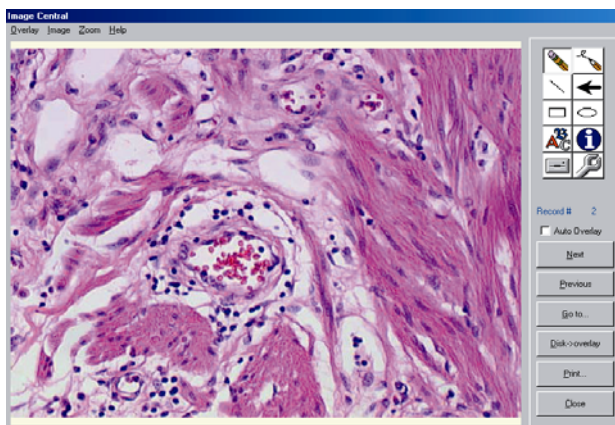

In the **Browse** mode, you can view your images and data sequentially or you can jump to a particular record. Just click on the image to bring up the full resolution image.

For faster viewing, use the **Thumb** feature to display either 6 or 12 images at a time. Click on an image to bring up the full record in the **Browse** mode, or use the **Show** and **Print** buttons to instantly create contact sheets.

Even with thousands of images, *Image Central's* **Search** feature enables you to quickly subset a database to view images of interest. Type any character set into a field(s) and hit **Go**. *Image Central* will display just those records matching your search criteria. For more complex searches, click on **Special** and create your own multi-field searches, including Boolean, arithmetic, and comparative operators.

Image Central's **ADD/MODIFY** mode enables you to quickly modify any data field, Acquire images directly from any **TWAIN** Device, or add any digital image. Edit drop down lists and set directories for image and thumbnail storage locations. Image Central supports all major file formats. Use "**SEL**" button to left of snapshot image to quickly tag records for sorting, deleting or copying.

With Image Central Simple Image Management and Automatic Report Generation are at your fingertips. Send an image to your favorite application at the touch of a button.

The exceptional ease of use is augmented by complete on-line **Hypertext Help**, which provides fast answers to your questions about any aspect of *Image Central*.