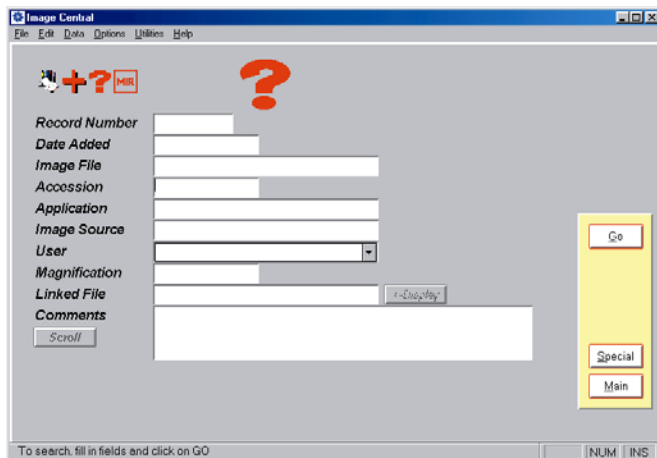

**Providing Simplified Data Entry
and Organization of Images
in a Fast and Efficient Manner**

**ADVANCED
IMAGING
CONCEPTS**

Image Central is a true, user-definable image database software package, which has been designed specifically to handle images as the most critical element of your research.

Featuring exceptional ease of use, Windows™ based **Image Central** enables you to rapidly retrieve, sort, query, and view database records (images with data).

- Browse**
- Search**
- Add/Modify**

←
3 Simple Buttons
 →
1 Powerful Package

In the **Browse** mode, you can view your images and data sequentially or you can jump to a particular record. Just click on the image to bring up the full resolution image.

For faster viewing, use the **Thumb** feature to display either 6 or 12 images at a time. Click on an image to bring up the full record in the **Browse** mode, or use the **Show** and **Print** buttons to instantly create contact sheets.

Even with thousands of images, *Image Central's* **Search** feature enables you to quickly subset a database to view images of interest. Type any character set into a field(s) and hit **Go**. *Image Central* will display just those records matching your search criteria. For more complex searches, click on **Special** and create your own multi-field searches, including Boolean, arithmetic, and comparative operators.