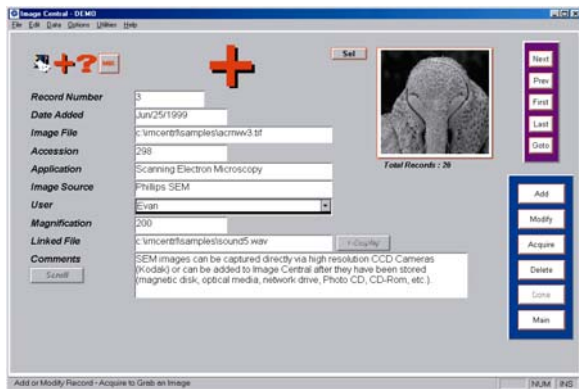

Featuring exceptional ease of use, Windows™ based **Image Central** enables you to rapidly retrieve, sort, query, and view database records (images with data).

- Browse**
- Search**
- Add/Modify**

←
3 Simple Buttons
 →
1 Powerful Package

In the **Browse** mode, you can view your images and data sequentially or you can jump to a particular record. Just click on the image to bring up the full resolution image.

For faster viewing, use the **Thumb** feature to display either 6 or 12 images at a time. Click on an image to bring up the full record in the **Browse** mode, or use the **Show** and **Print** buttons to instantly create contact sheets.

Even with thousands of images, *Image Central's* **Search** feature enables you to quickly subset a database to view images of interest. Type any character set into a field(s) and hit **Go**. *Image Central* will display just those records matching your search criteria. For more complex searches, click on **Special** and create your own multi-field searches, including Boolean, arithmetic, and comparative operators.

Image Central's **ADD/MODIFY** mode enables you to quickly modify any data field, Acquire images directly from any **TWAIN** Device, or add any digital image. Edit drop down lists and set directories for image and thumbnail storage locations. Image Central supports all major file formats. Use "**SEL**" button to left of snapshot image to quickly tag records for sorting, deleting or copying.