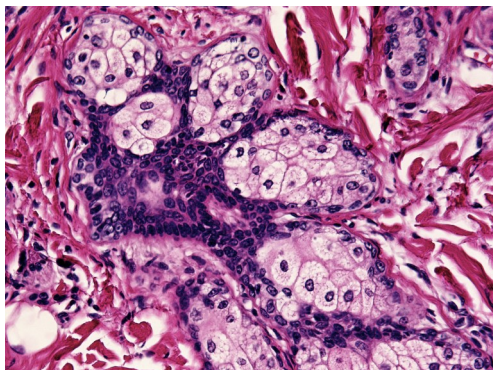

## AX4KRT23C

- 8.29 Mpixel STARVIS 2 back-illuminated CMOS sensor
- Ultra Fine Color Engine Excellent ISP with local tone mapping and 3D de-noising.
- Real Time video EDF function.
- 4K/1080P auto switching according to monitor resolution.
- One-click image acquisition and storage capability.

## 4K Megapixel CMOS USB 3.0 Camera

**High Resolution Color Camera designed for the Biological and Material Science Microscopy Field with Embedded Measurement Software**

### Features for AX4KRT23C

Sensor Type	SONY IMX585C STARVIS2 CMOS Sensor
Sensor Size	1/1.2 inch, (11.14mm x 6.26mm)
Effective Pixels	3840x2160, 2.9 $\mu$ x 2.9 $\mu$ pixel size
Frame Rate	60fps @ 3840x2160 / 1920x1080
Exposure Time (ms)	0.048 -1000
Lens Interface	C-mount
Digital output	10/12 bit
Shutter	Electronic Rolling Shutter
Scan Mode	4K 60fps low delay HDMI output mode
Automatic Exposure	Automatic / Manual
White Balance	Automatic / Manual / ROI
Storage	SD Card/USB3.0 Flash Drive
Cables supplied	HDMI, USB
Interface Connector	USB 3.0, LAN, HDMI
G Sensitivity	5970mv with 1/30s(550nm)
Power requirement	DC12V/1A Adapter (included)
Operating Temperature	-10°C to 50°C
Operating Humidity	30%-80%, RH
Dimensions	98.3mmx78mmx65mm
Includes	64Gig USB3.0 drive / 27" 4K Monitor